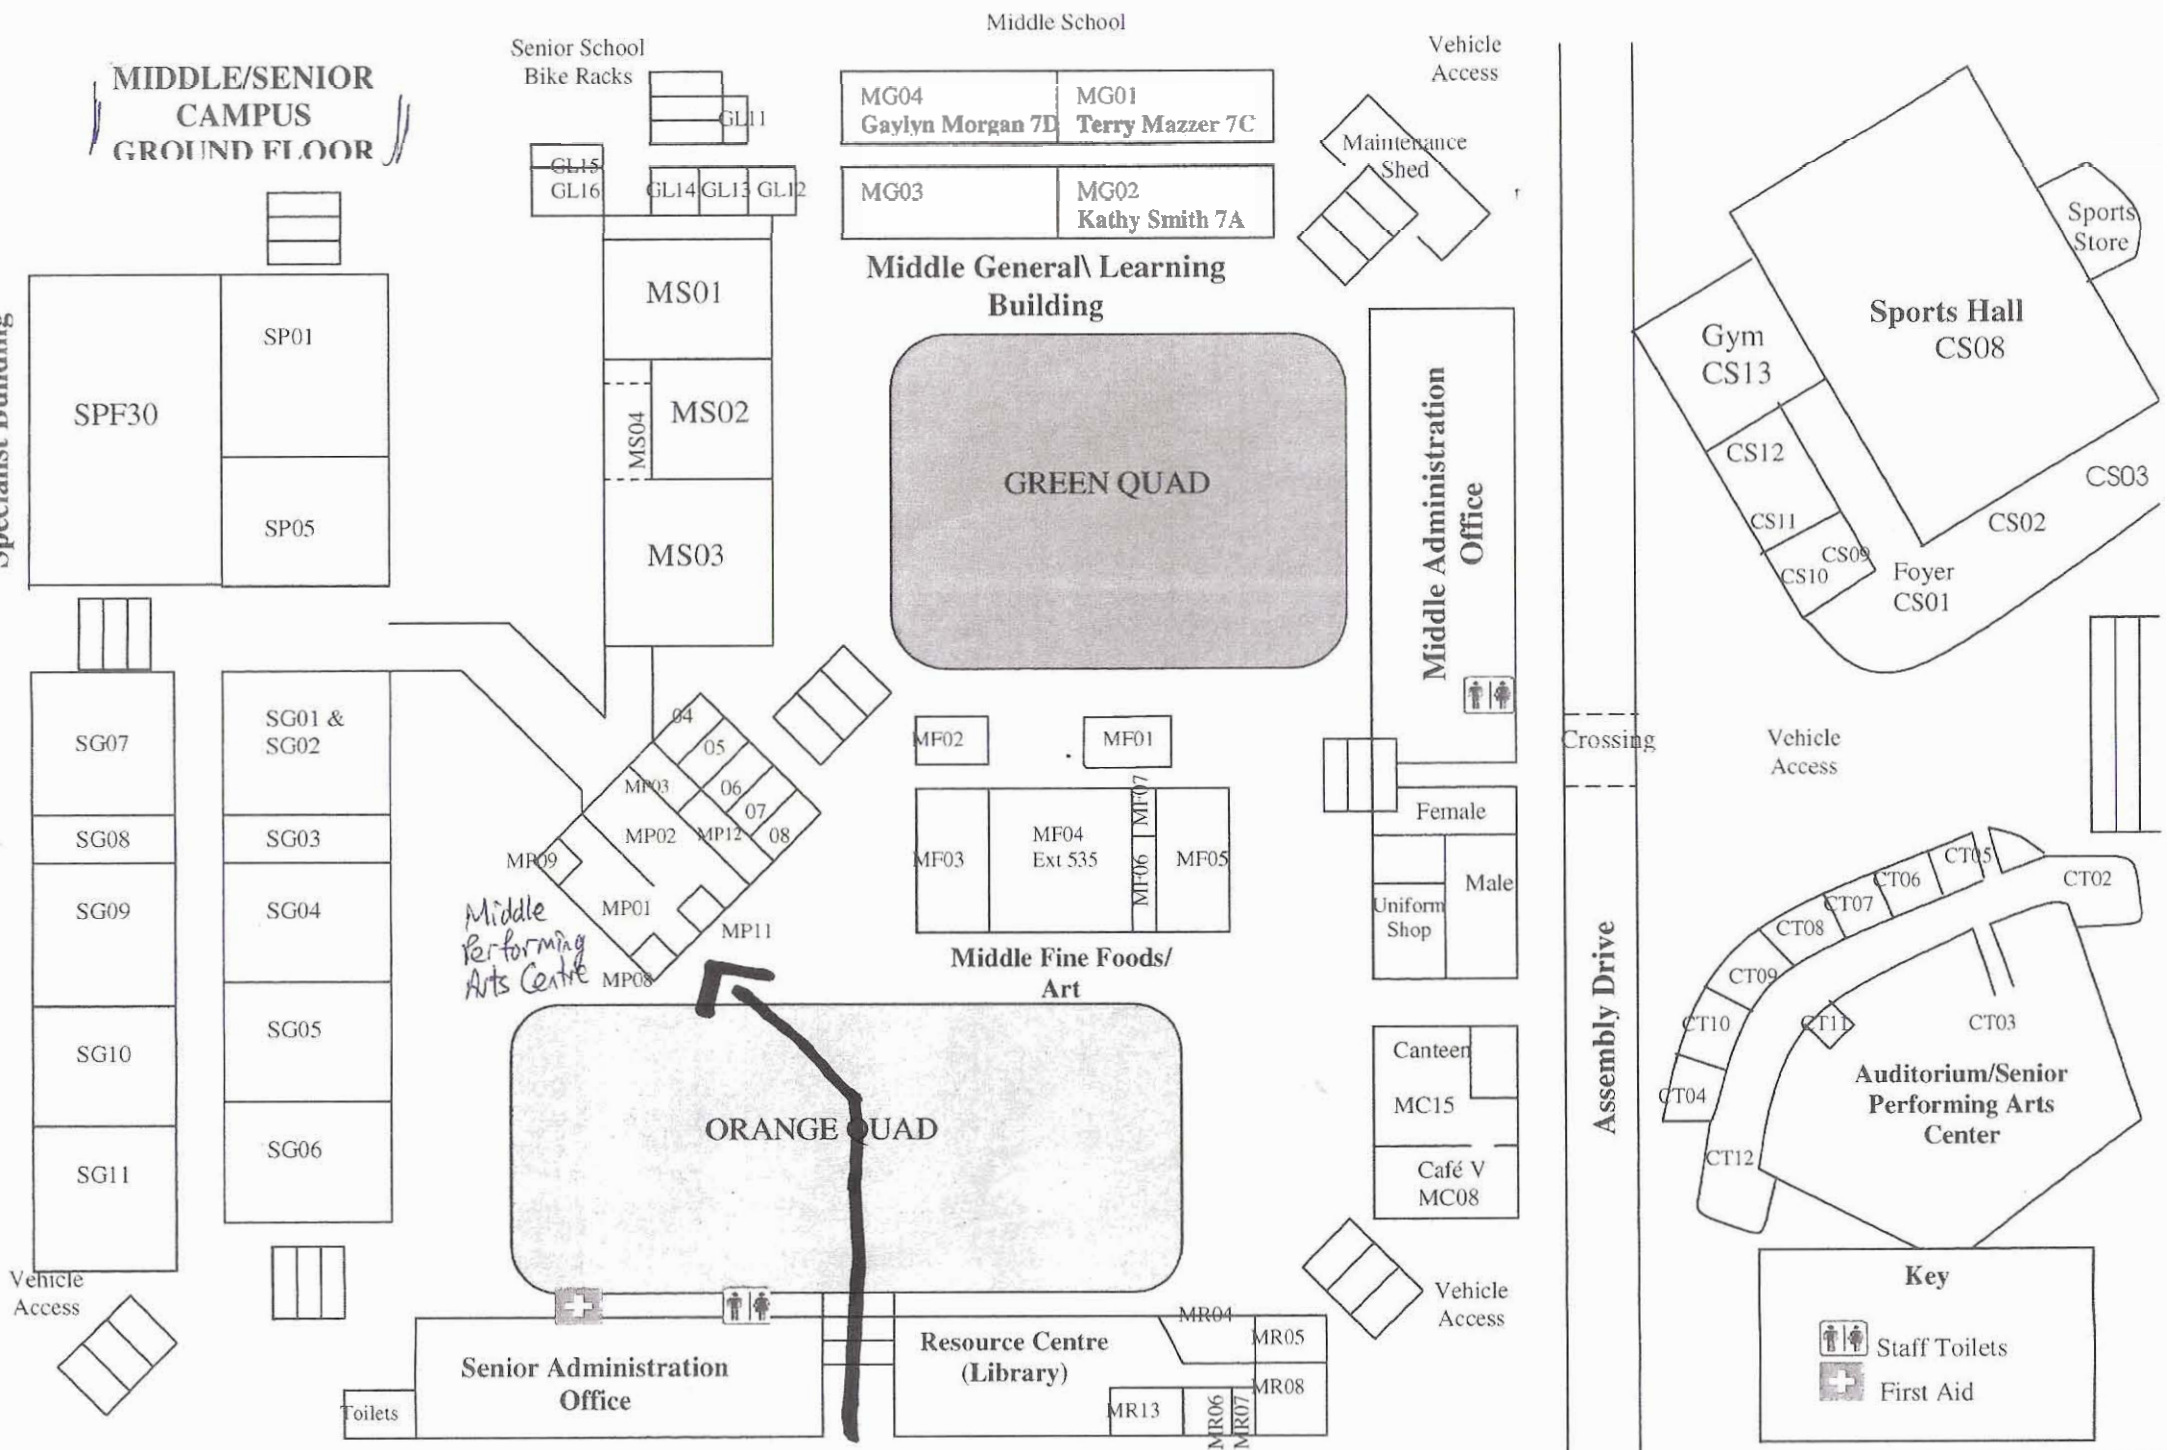

MIDDLE/SENIOR CAMPUS GROUND FLOOR

Key

- Staff Toilets
- First Aid